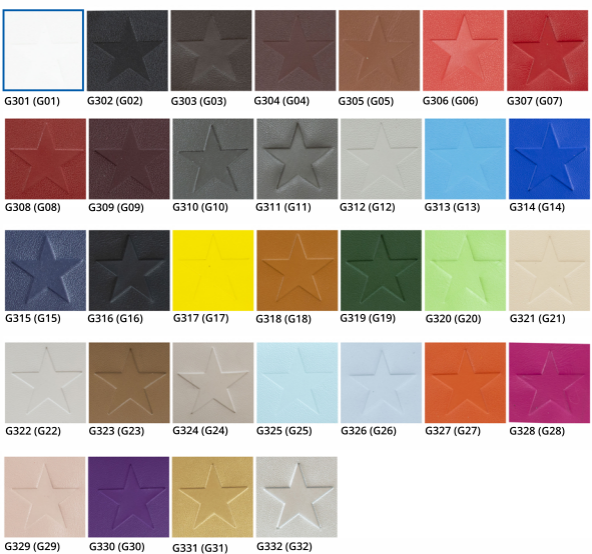

## Genuine Leather - Standard Colors

## Faux Leather - Standard Colors

## Genuine Leather - Custom Colors

## Faux Leather - Custom Colors